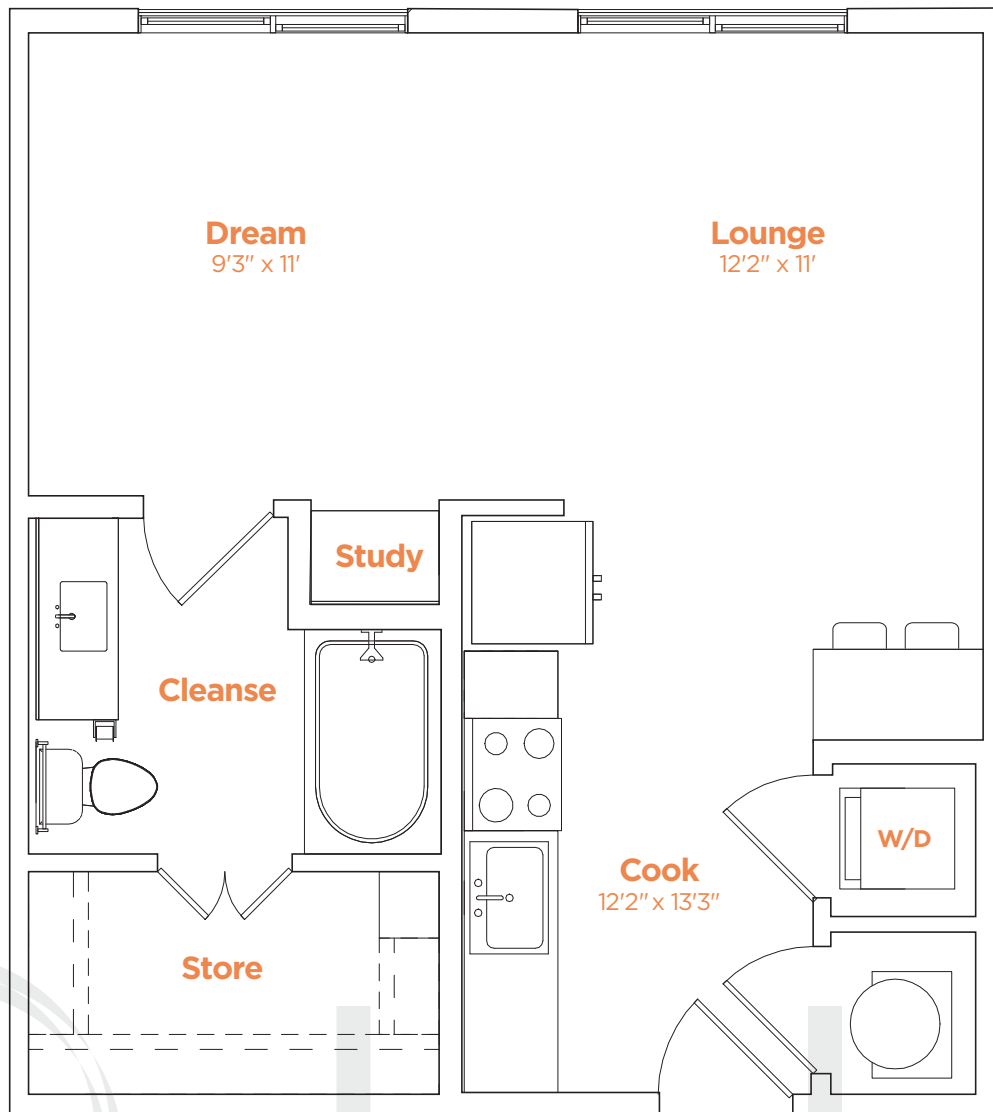

SOLIS

SUWANEETOWN CENTER

S3

534 sf  
1 Bedroom  
1 Bath

400 Buford Hwy.  
Suwanee, GA 30024  
678.821.9797  
SolisSuwanee.com

Information is believed to be accurate, but not warranted. Specification, pricing and availability are subject to change without notice. See agent for details. Artist's renderings and floorplans are approximate only and are not meant to be exact depictions of the unit. Drawings are not to scale. Your selected floorplan may vary from this illustration due to design configuration and architectural styling. Not all features are available in every apartment. All square footages are approximate.

TAKE LIFE HIGHER