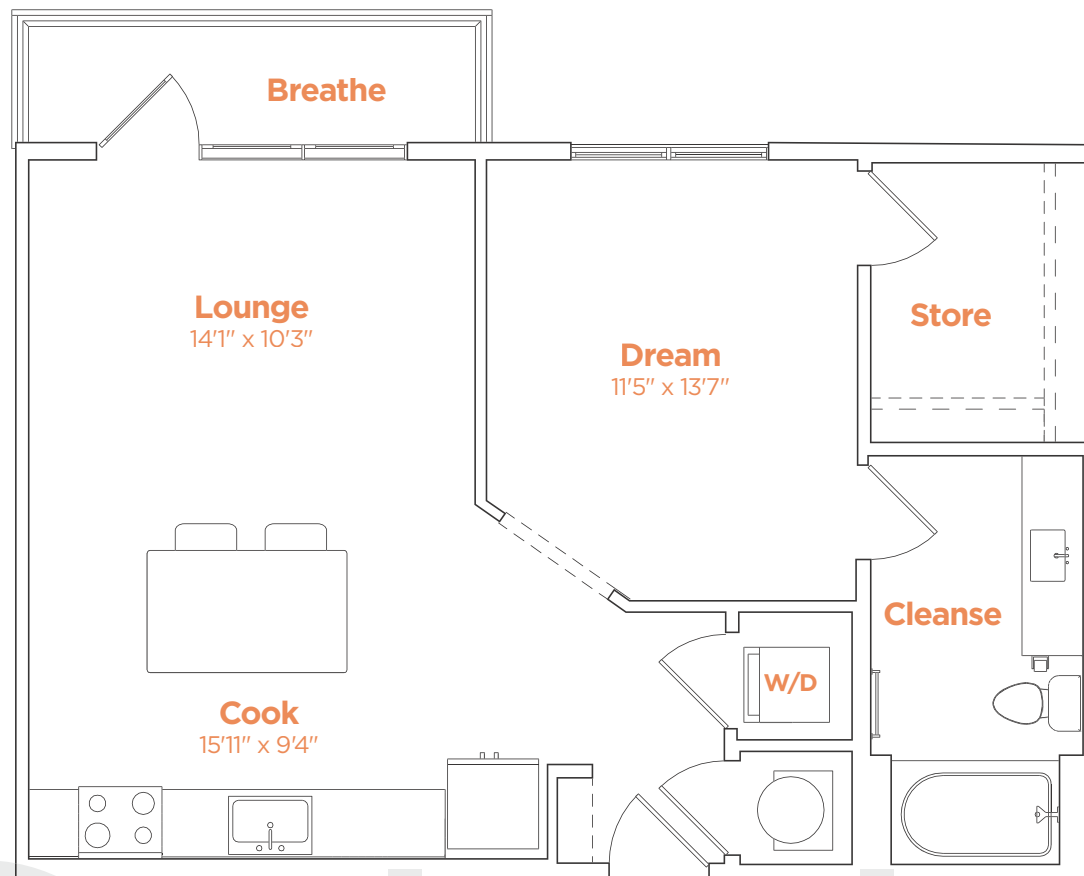

SOLIS

SUWANEE
TOWN CENTER

S2

709 sf
1 Bedroom
1 Bath

400 Buford Hwy.
Suwanee, GA 30024
678.821.9797
SolisSuwanee.com

Information is believed to be accurate, but not warranted. Specification, pricing and availability are subject to change without notice. See agent for details. Artist's renderings and floorplans are approximate only and are not meant to be exact depictions of the unit. Drawings are not to scale. Your selected floorplan may vary from this illustration due to design configuration and architectural styling. Not all features are available in every apartment. All square footages are approximate.

TAKE LIFE HIGHER