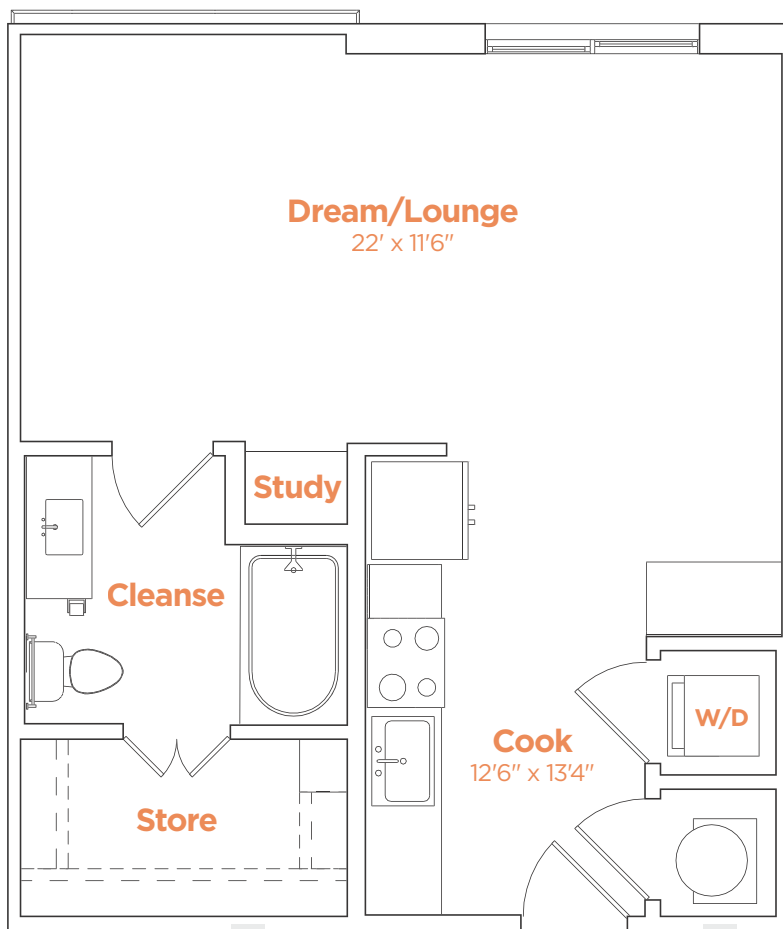

SOLIS

SUWANEE  
TOWN CENTER

S1

546 sf  
1 Bedroom  
1 Bath

400 Buford Hwy.  
Suwanee, GA 30024  
678.821.9797  
SolisSuwanee.com

Information is believed to be accurate, but not warranted. Specification, pricing and availability are subject to change without notice. See agent for details. Artist's renderings and floorplans are approximate only and are not meant to be exact depictions of the unit. Drawings are not to scale. Your selected floorplan may vary from this illustration due to design configuration and architectural styling. Not all features are available in every apartment. All square footages are approximate.

TAKE LIFE HIGHER