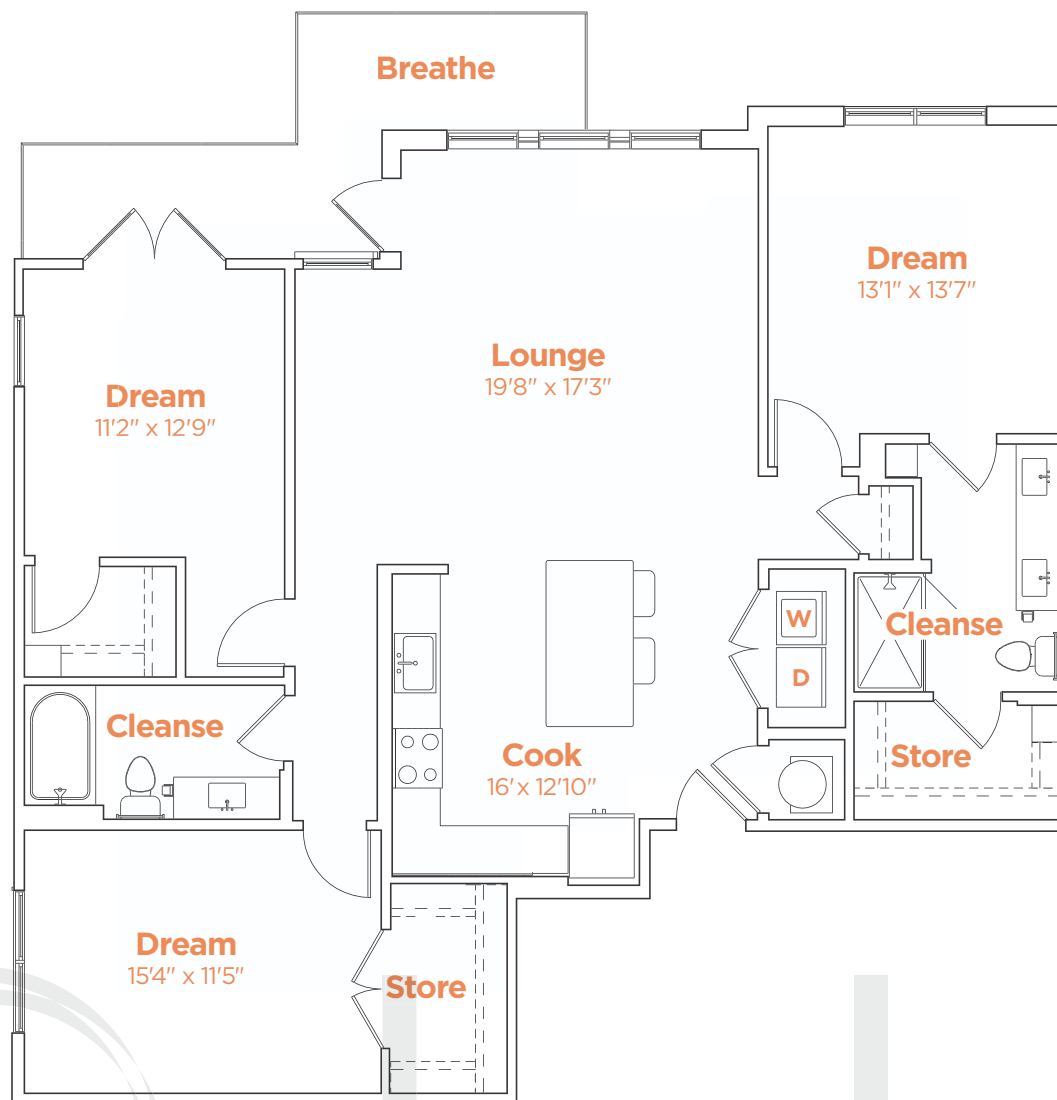

SOLIS

SUWANEE  
TOWN CENTER

C1

1469 sf  
3 Bedroom  
2 Bath

400 Buford Hwy.  
Suwanee, GA 30024  
678.821.9797  
SolisSuwanee.com

Information is believed to be accurate, but not warranted. Specification, pricing and availability are subject to change without notice. See agent for details. Artist's renderings and floorplans are approximate only and are not meant to be exact depictions of the unit. Drawings are not to scale. Your selected floorplan may vary from this illustration due to design configuration and architectural styling. Not all features are available in every apartment. All square footages are approximate.

TAKE LIFE HIGHER