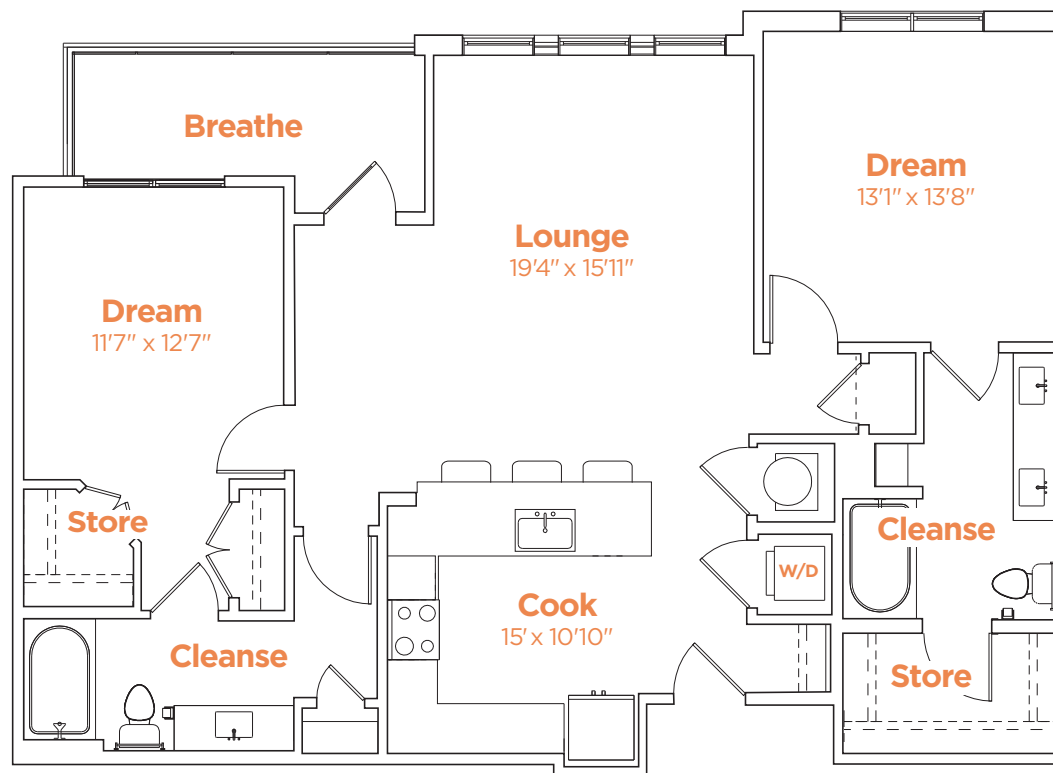

SOLIS

SUWANEETOWN CENTER

**B3**

1207 sf  
2 Bedroom  
2 Bath

400 Buford Hwy.  
Suwanee, GA 30024  
678.821.9797  
SolisSuwanee.com

Information is believed to be accurate, but not warranted. Specification, pricing and availability are subject to change without notice. See agent for details. Artist's renderings and floorplans are approximate only and are not meant to be exact depictions of the unit. Drawings are not to scale. Your selected floorplan may vary from this illustration due to design configuration and architectural styling. Not all features are available in every apartment. All square footages are approximate.

TAKE LIFE HIGHER