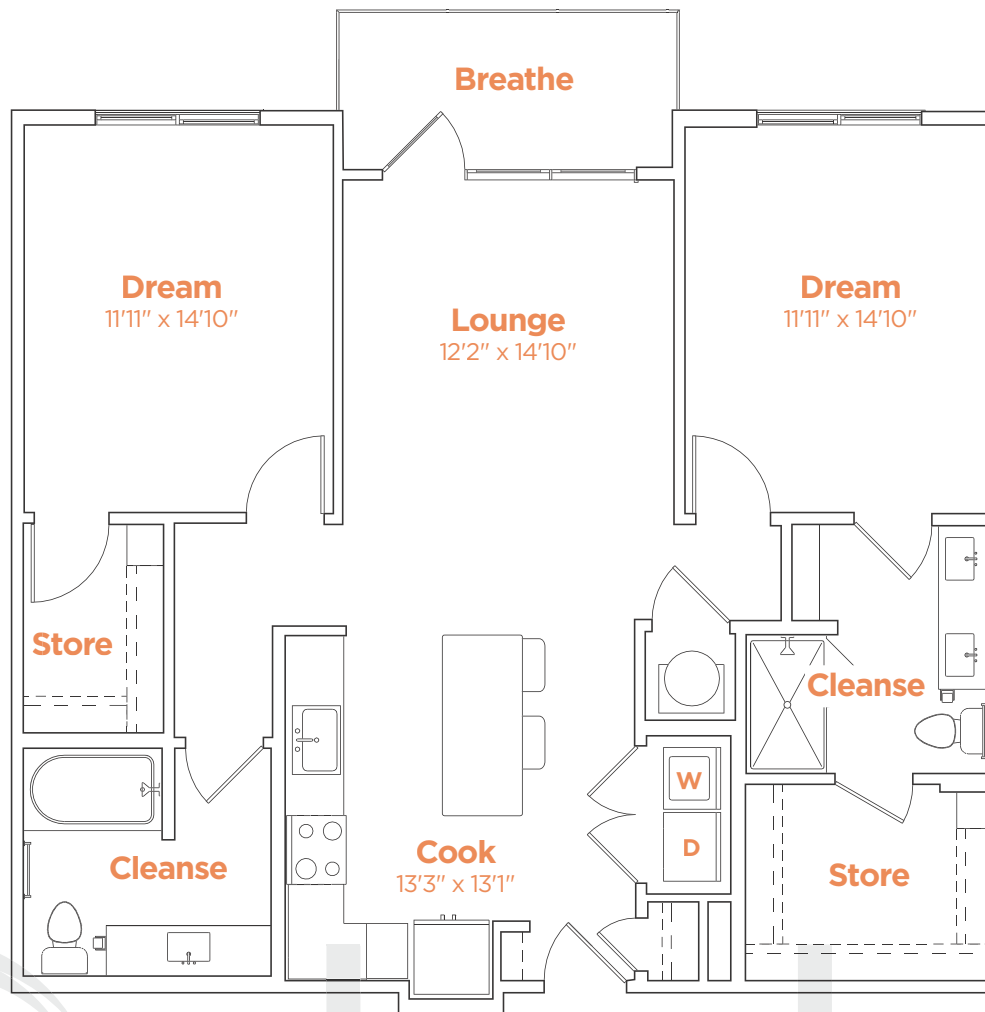

SOLIS

SUWANEE  
TOWN CENTER

**B2**

**1124 sf**  
**2 Bedroom**  
**2 Bath**

400 Buford Hwy.  
Suwanee, GA 30024  
678.821.9797  
SolisSuwanee.com

Information is believed to be accurate, but not warranted. Specification, pricing and availability are subject to change without notice. See agent for details. Artist's renderings and floorplans are approximate only and are not meant to be exact depictions of the unit. Drawings are not to scale. Your selected floorplan may vary from this illustration due to design configuration and architectural styling. Not all features are available in every apartment. All square footages are approximate.

TAKE LIFE HIGHER