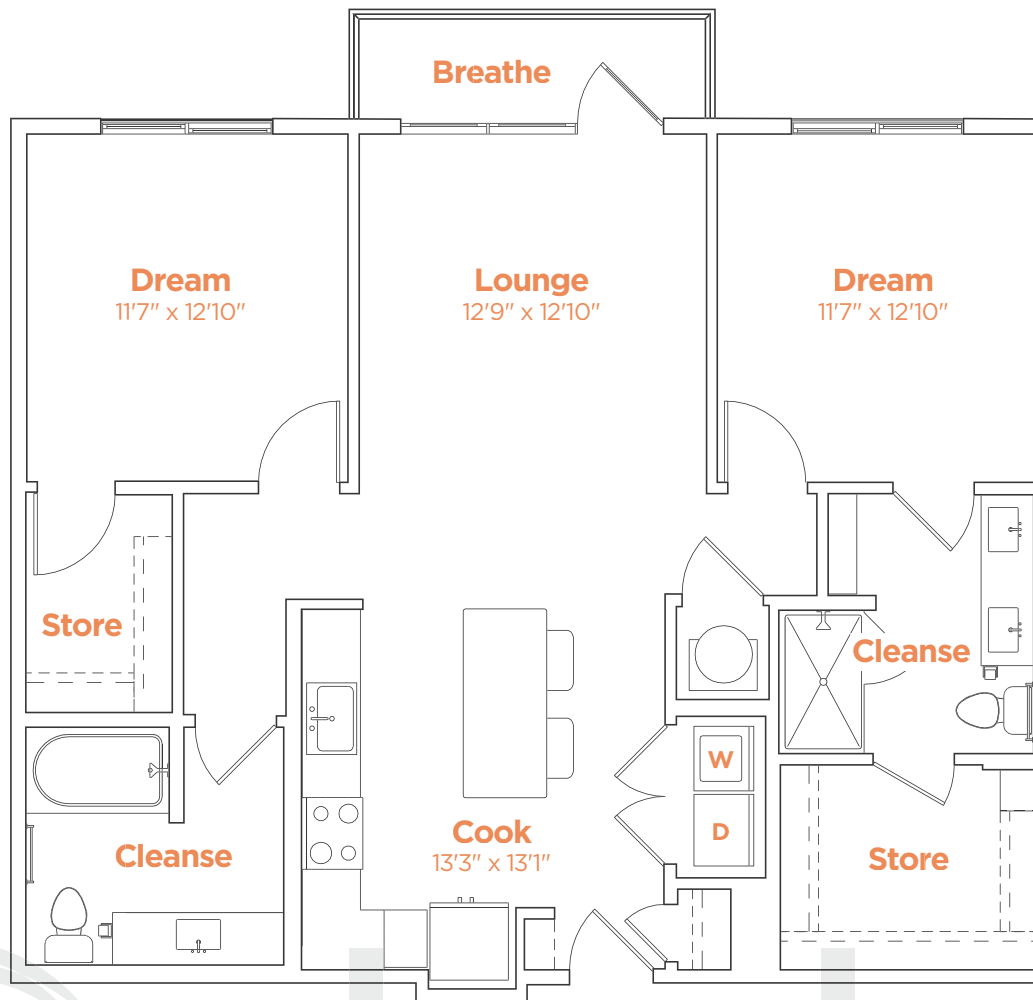

SOLIS

SUWANEE
TOWN CENTER

B1

1076 sf
2 Bedroom
2 Bath

400 Buford Hwy.
Suwanee, GA 30024
678.821.9797
SolisSuwanee.com

Information is believed to be accurate, but not warranted. Specification, pricing and availability are subject to change without notice. See agent for details. Artist's renderings and floorplans are approximate only and are not meant to be exact depictions of the unit. Drawings are not to scale. Your selected floorplan may vary from this illustration due to design configuration and architectural styling. Not all features are available in every apartment. All square footages are approximate.

TAKE LIFE HIGHER