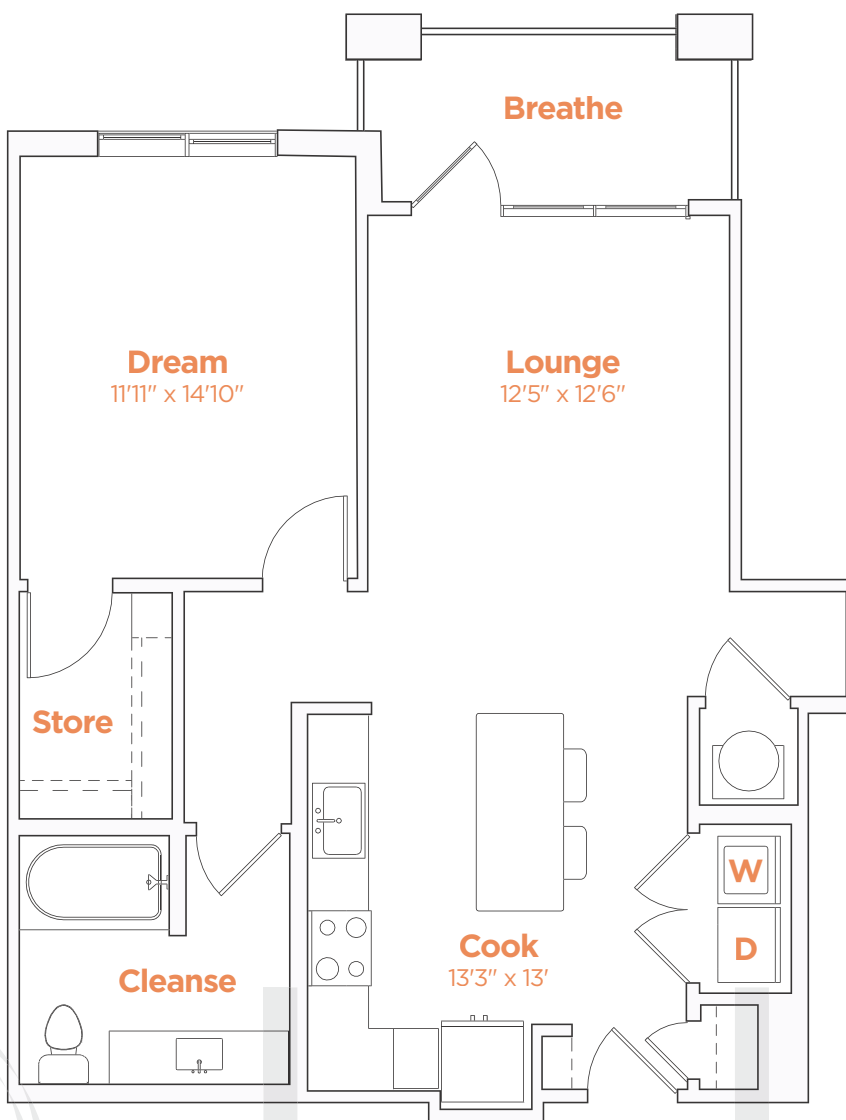

SOLIS

SUWANEETOWN CENTER

A7

800 sf
1 Bedroom
1 Bath

400 Buford Hwy.
Suwanee, GA 30024
678.821.9797
SolisSuwanee.com

Information is believed to be accurate, but not warranted. Specification, pricing and availability are subject to change without notice. See agent for details. Artist's renderings and floorplans are approximate only and are not meant to be exact depictions of the unit. Drawings are not to scale. Your selected floorplan may vary from this illustration due to design configuration and architectural styling. Not all features are available in every apartment. All square footages are approximate.

TAKE LIFE HIGHER