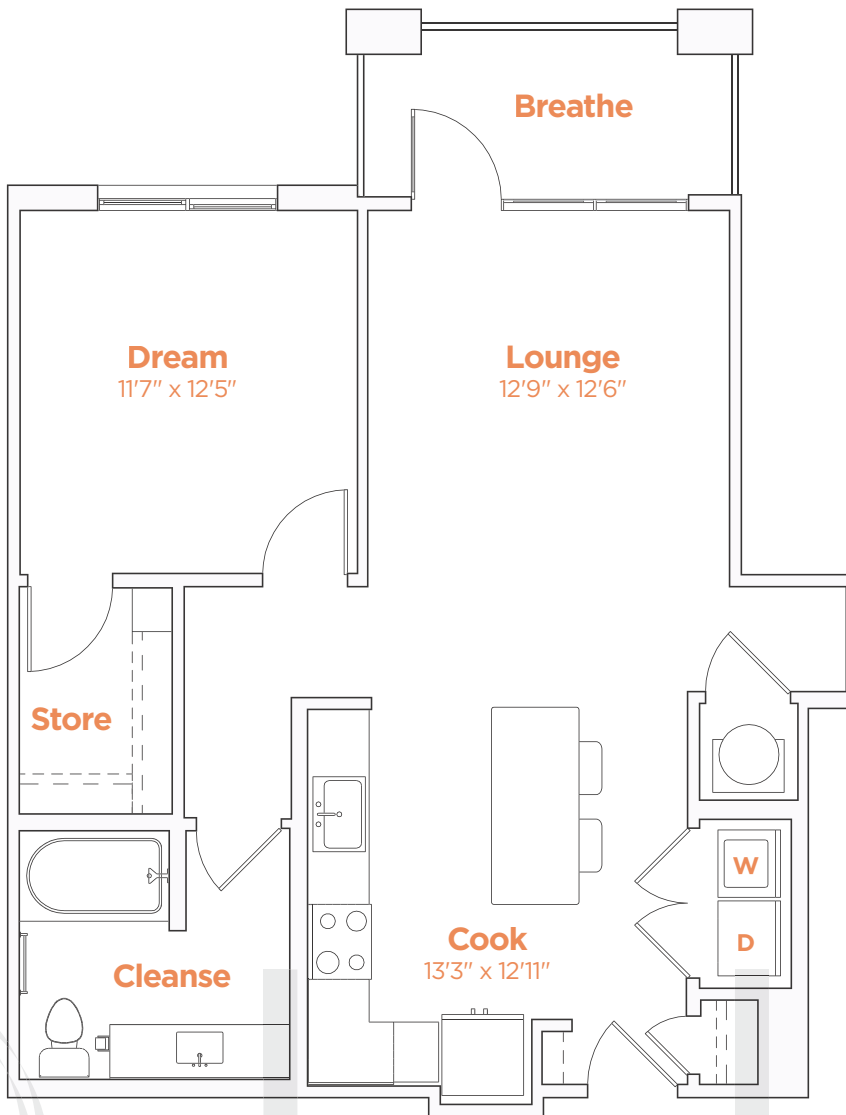

SOLIS

SUWANEE  
TOWN CENTER

A6

775 sf  
1 Bedroom  
1 Bath

400 Buford Hwy.  
Suwanee, GA 30024  
678.821.9797  
SolisSuwanee.com

Information is believed to be accurate, but not warranted. Specification, pricing and availability are subject to change without notice. See agent for details. Artist's renderings and floorplans are approximate only and are not meant to be exact depictions of the unit. Drawings are not to scale. Your selected floorplan may vary from this illustration due to design configuration and architectural styling. Not all features are available in every apartment. All square footages are approximate.

TAKE LIFE HIGHER