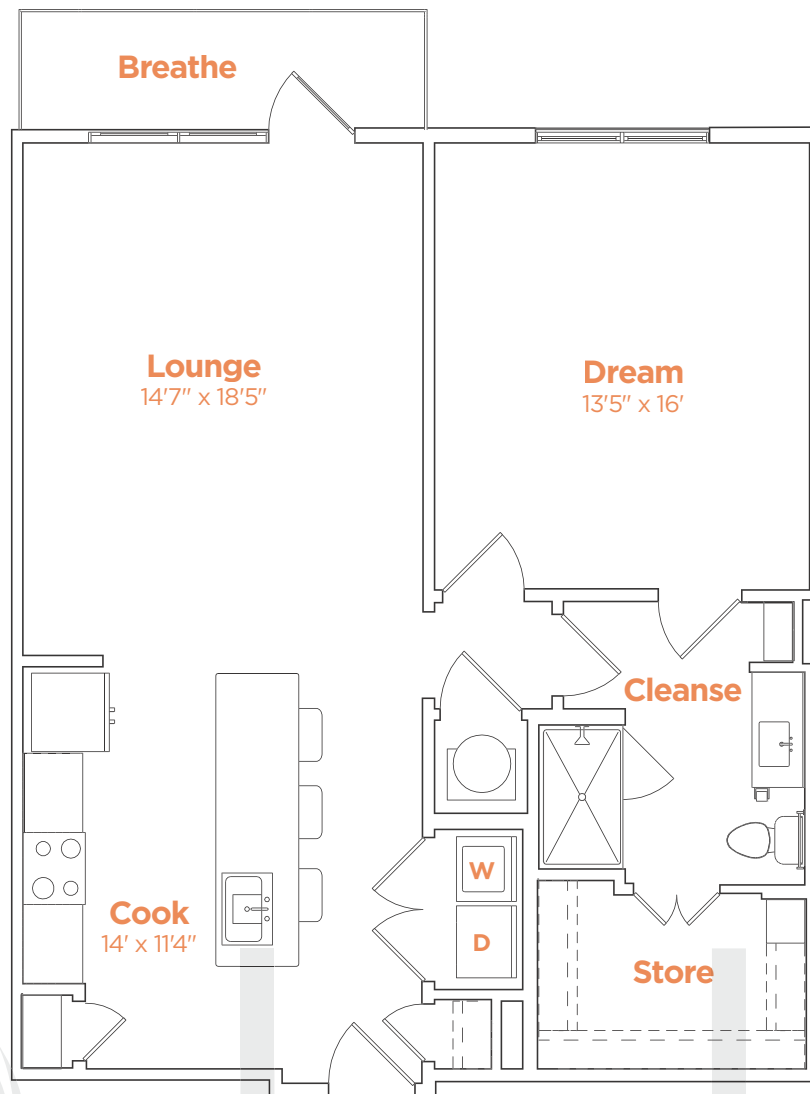

SOLIS

SUWANEE  
TOWN CENTER

A5

922 sf  
1 Bedroom  
1 Bath

400 Buford Hwy.  
Suwanee, GA 30024  
678.821.9797  
SolisSuwanee.com

Information is believed to be accurate, but not warranted. Specification, pricing and availability are subject to change without notice. See agent for details. Artist's renderings and floorplans are approximate only and are not meant to be exact depictions of the unit. Drawings are not to scale. Your selected floorplan may vary from this illustration due to design configuration and architectural styling. Not all features are available in every apartment. All square footages are approximate.

TAKE LIFE HIGHER