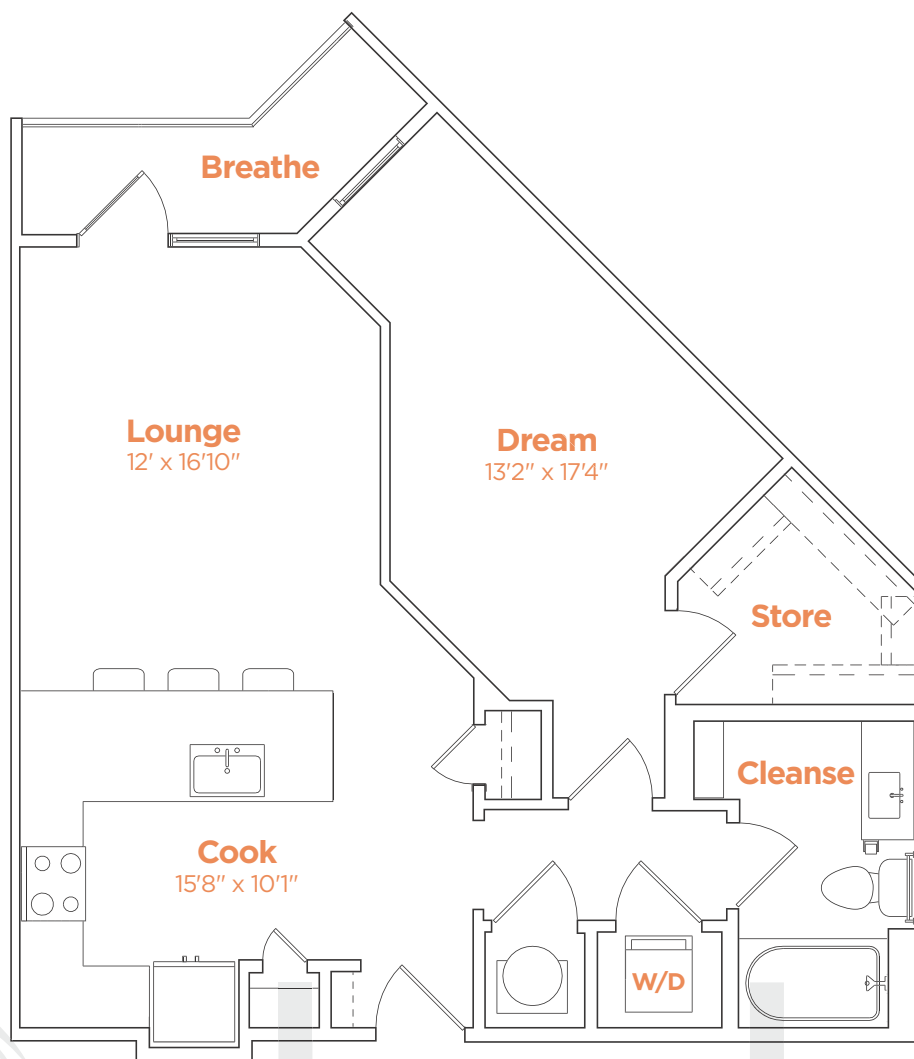

SOLIS

SUWANEE  
TOWN CENTER

A4

789 sf  
1 Bedroom  
1 Bath

400 Buford Hwy.  
Suwanee, GA 30024  
678.821.9797  
SolisSuwanee.com

Information is believed to be accurate, but not warranted. Specification, pricing and availability are subject to change without notice. See agent for details. Artist's renderings and floorplans are approximate only and are not meant to be exact depictions of the unit. Drawings are not to scale. Your selected floorplan may vary from this illustration due to design configuration and architectural styling. Not all features are available in every apartment. All square footages are approximate.

TAKE LIFE HIGHER