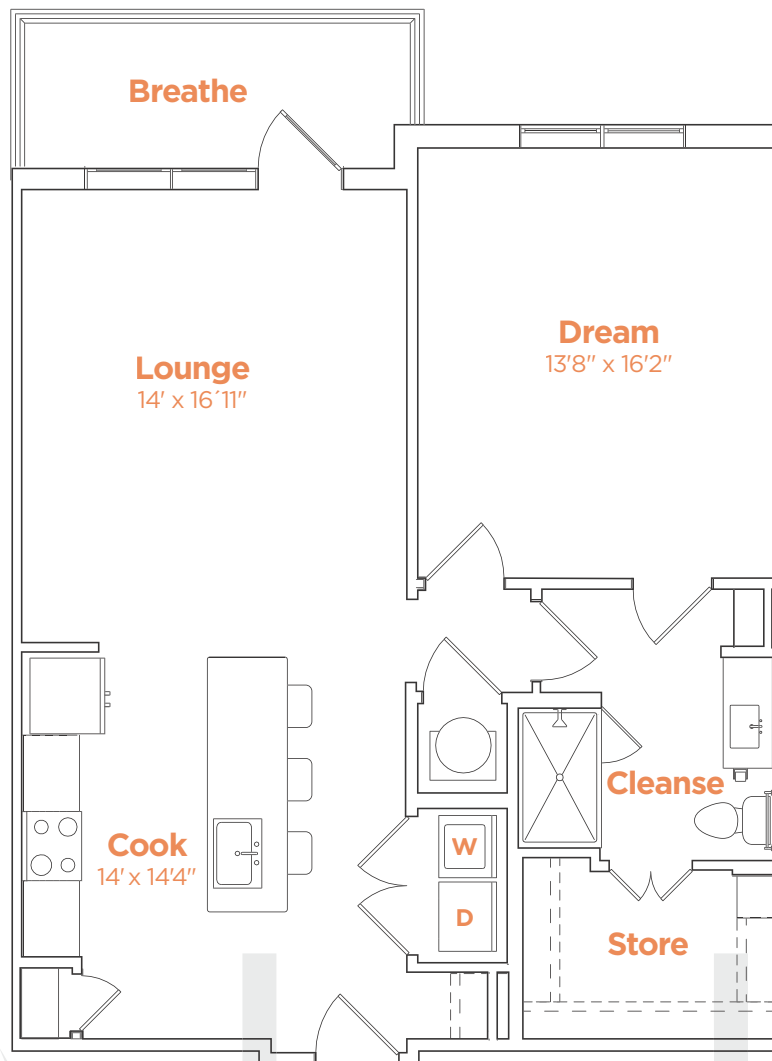

SOLIS

SUWANEETOWN CENTER

A3

900 sf
1 Bedroom
1 Bath

400 Buford Hwy.
Suwanee, GA 30024
678.821.9797
SolisSuwanee.com

Information is believed to be accurate, but not warranted. Specification, pricing and availability are subject to change without notice. See agent for details. Artist's renderings and floorplans are approximate only and are not meant to be exact depictions of the unit. Drawings are not to scale. Your selected floorplan may vary from this illustration due to design configuration and architectural styling. Not all features are available in every apartment. All square footages are approximate.

TAKE LIFE HIGHER