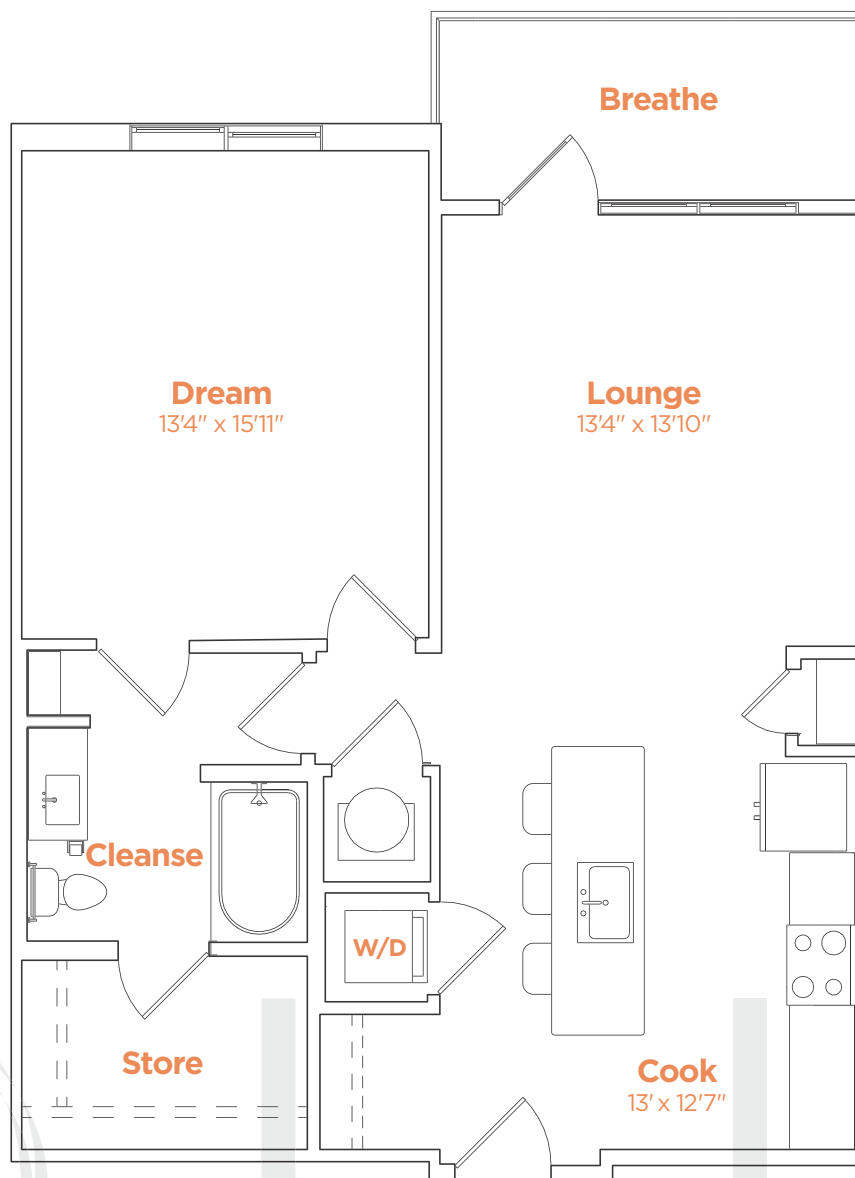

SOLIS

SUWANEE  
TOWN CENTER

A2

825 sf  
1 Bedroom  
1 Bath

400 Buford Hwy.  
Suwanee, GA 30024  
678.821.9797  
SolisSuwanee.com

Information is believed to be accurate, but not warranted. Specification, pricing and availability are subject to change without notice. See agent for details. Artist's renderings and floorplans are approximate only and are not meant to be exact depictions of the unit. Drawings are not to scale. Your selected floorplan may vary from this illustration due to design configuration and architectural styling. Not all features are available in every apartment. All square footages are approximate.

TAKE LIFE HIGHER