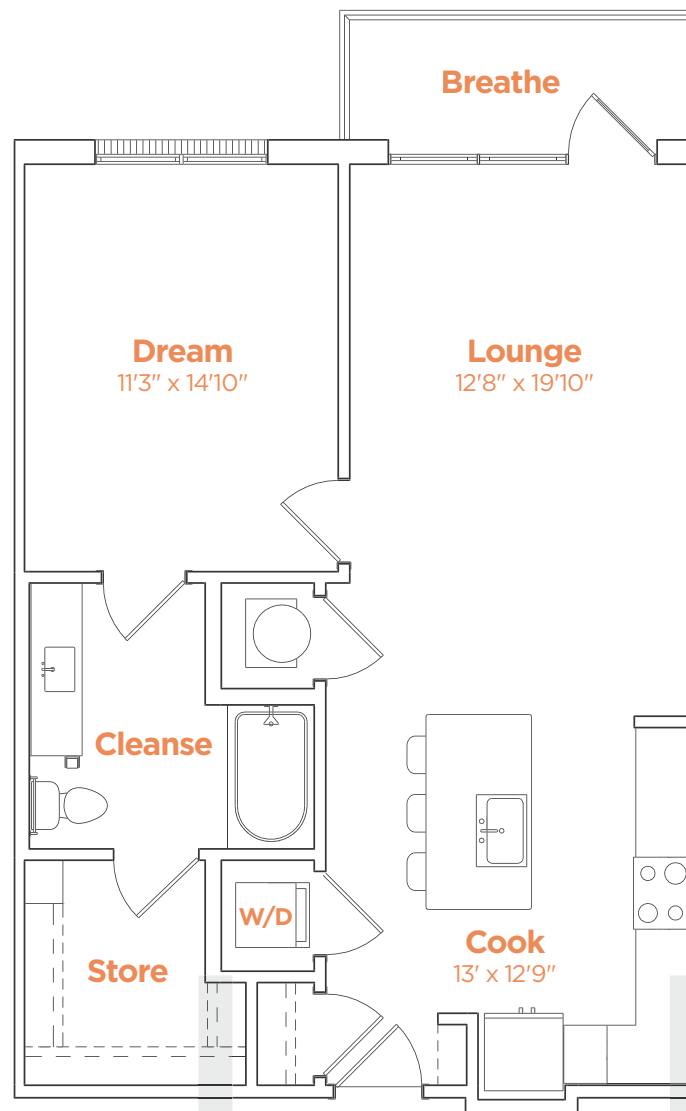

SOLIS

SUWANEE
TOWN CENTER

A1

785 sf
1 Bedroom
1 Bath

400 Buford Hwy.
Suwanee, GA 30024
678.821.9797
SolisSuwanee.com

Information is believed to be accurate, but not warranted. Specification, pricing and availability are subject to change without notice. See agent for details. Artist's renderings and floorplans are approximate only and are not meant to be exact depictions of the unit. Drawings are not to scale. Your selected floorplan may vary from this illustration due to design configuration and architectural styling. Not all features are available in every apartment. All square footages are approximate.

TAKE LIFE HIGHER